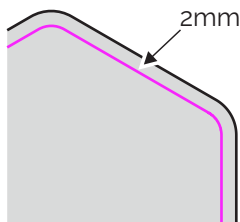

# 16 oz Glass Boston Round Bottle

Cutline: 

Bleed: 

White ink: 

9.06 in

## MINT EUCALYPTUS

REFRESHING BATH SALTS  
SOMERSET BATH CO.

NETT WT.	GOOD FOR	MADE IN
	MOOD UPLIFT	US

THE  
BOTTLE  
DEPOT

3.90 in

Place your artwork into the artwork layer

Position and scale your artwork how you like

Add your cutline with a stroke on the cutline layer

If your design goes to the edge of the sticker, add a 2mm bleed outside.

Convert all text to curves

All bitmaps should be 300DPI and full scale

THE  
BOTTLE  
DEPOT